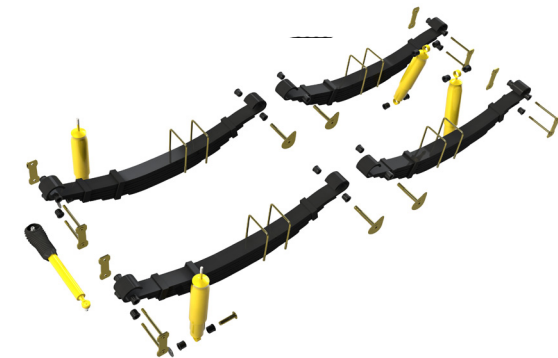

LANDCRUISER BJ60/FJ60/62, HJ60/61/62 (from 8/1980)

Kit No: SK010

FRONT SUSPENSION

LEAF SPRING

PART NO.	APPROX LOAD	QTY	SPRING RATE	APPROX RAISED HEIGHT
TLC106	up to 50kg	2	Comfort	50mm
TLC009HD	up to 85kg	2	with Bull Bar	50mm

SHOCK ABSORBER

PART NO.	DESCRIPTION	QTY	MOUNTS	EXT	COMP
G12637	Slimline	2	♂	595mm	363mm
TGS12572	Expanded Body	2	♂	595mm	363mm

REAR SUSPENSION

LEAF SPRING

PART NO.	APPROX LOAD	QTY	SPRING RATE	APPROX RAISED HEIGHT
TLC010DSHD	up to 275kg	1	Heavy Duty Constant Load Drivers Side	50mm
TLC010PSHD	up to 275kg	1	Heavy Duty Constant Load Passenger Side	50mm
TLC010DSEHD	up to 500kg	1	Heavy Duty Constant Load Drivers Side	50mm
TLC010PSEHD	up to 500kg	1	Heavy Duty Constant Load Passenger Side	50mm

SHOCK ABSORBER

PART NO.	DESCRIPTION	QTY	MOUNTS	EXT	COMP
G12636*	Slimline	2	⊗	590mm	357mm
TGS2576B*	Expanded Body	2	⊗	590mm	357mm
G12081**	Slimline	2	⊗	632mm	385mm
TGS12525**	Expanded Body	2	⊗	632mm	385mm

Notes:

* G12636 & TGS2576B 16mm Eye Up To 10/1985

** G12081 & TGS12525 19mm Eye 10/1985 On